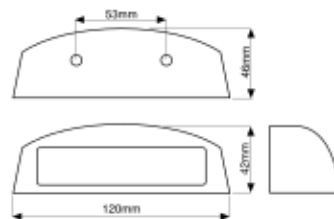

Number plate lamp
Polycarbonate
ABS

TL31
Lens
Housing