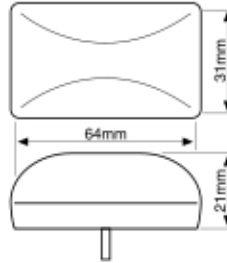

4 White LED
Polycarbonate
ABS

TL15LED
Lens, Housing
Mounting Bracket