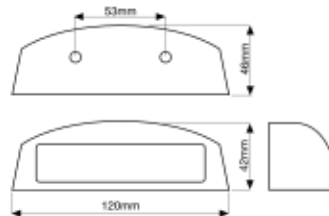

12 White LED
Acrylic
ABS

TL31LED
Lens
Housing